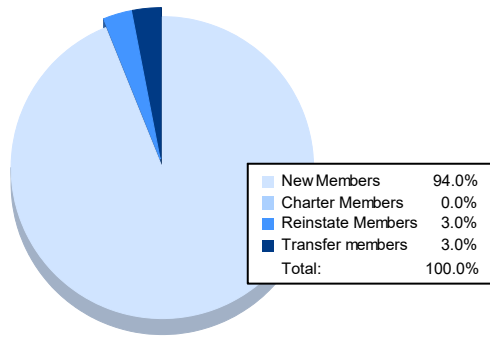

Year	New Clubs	Dropped Clubs	Gain/ Loss Clubs	New Members	Charter Members	Reinstate Members	Transfer Members	Total Member Added	Total Members Dropped	Gain/ Loss Members
2016-2017	0	0	0	208	0	6	0	214	187	27
2017-2018	1	0	1	149	25	9	7	190	266	-76
2018-2019	0	0	0	111	0	7	3	121	202	-81
2019-2020	2	0	2	61	44	6	18	129	180	-51
2020-2021	0	4	-4	94	0	3	3	100	191	-91
Average	1	1	0	125	14	6	6	151	205	-54

Membership Composition June 2021 Cumulative

Gender Composition June 2021 Cumulative