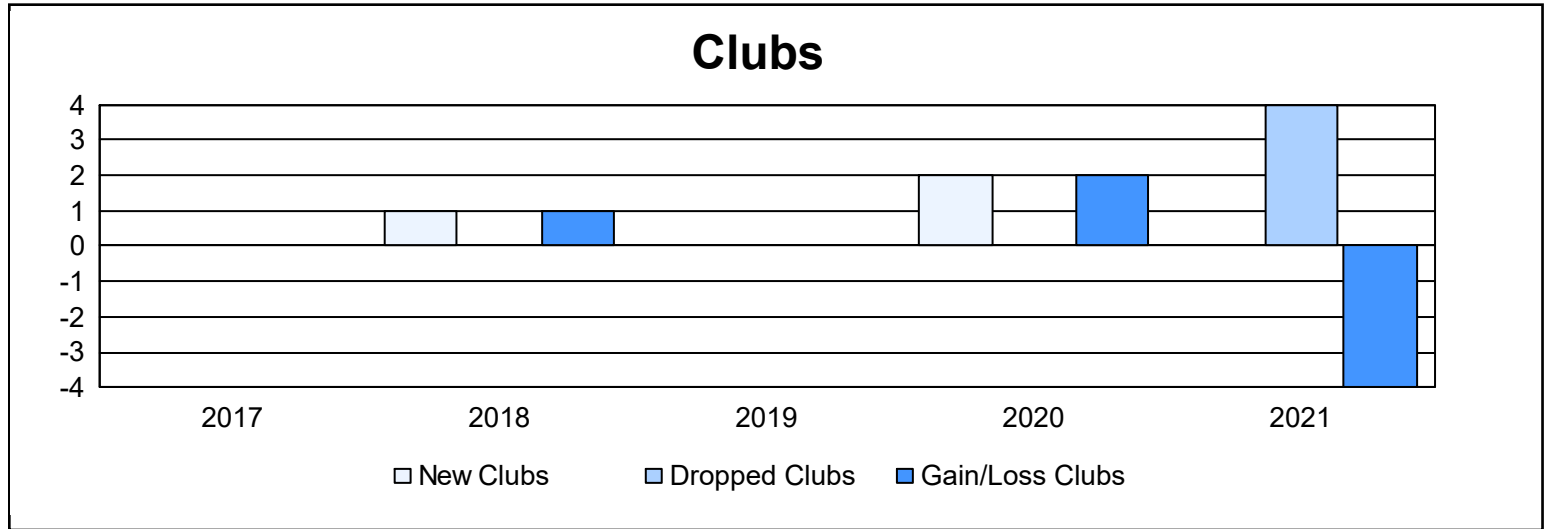

Year	New Clubs	Dropped Clubs	Gain/ Loss Clubs	New Members	Charter Members	Reinstate Members	Transfer Members	Total Member Added	Total Members Dropped	Gain/ Loss Members
2016-2017	0	0	0	208	0	6	0	214	187	27
2017-2018	1	0	1	149	25	9	7	190	266	-76
2018-2019	0	0	0	111	0	7	3	121	202	-81
2019-2020	2	0	2	61	44	6	18	129	180	-51
2020-2021	0	4	-4	94	0	3	3	100	191	-91
Average	1	1	0	125	14	6	6	151	205	-54

Membership Composition June 2021 Cumulative

Gender Composition June 2021 Cumulative