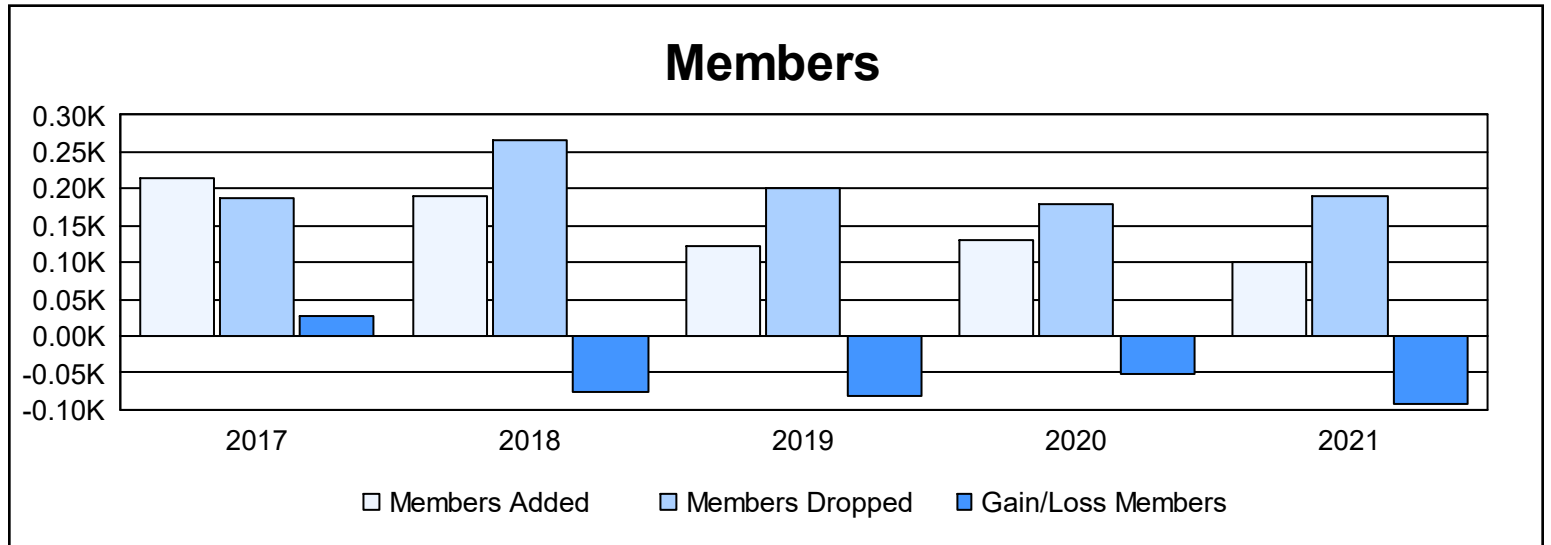

Year	New Clubs	Dropped Clubs	Gain/ Loss Clubs	New Members	Charter Members	Reinstate Members	Transfer Members	Total Member Added	Total Members Dropped	Gain/ Loss Members
2016-2017	0	0	0	208	0	6	0	214	187	27
2017-2018	1	0	1	149	25	9	7	190	266	-76
2018-2019	0	0	0	111	0	7	3	121	202	-81
2019-2020	2	0	2	61	44	6	18	129	180	-51
2020-2021	0	4	-4	94	0	3	3	100	191	-91
Average	1	1	0	125	14	6	6	151	205	-54

Membership Composition June 2021 Cumulative

Gender Composition June 2021 Cumulative